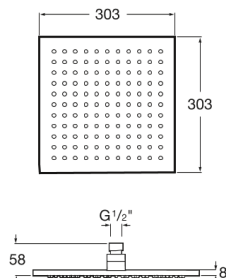

**RAINDREAM**

Square rainfall shower head (for wall or ceiling installation)

DIMENSIONS

Length 300 mm  
Width 300 mm

COLOURS AND FINISHES

VA Brushed Brass

PRICE (VAT INCLUDED)

£552.46

**FEATURES**

- Number of functions: 1
- Showerhead diameter (mm): 300
- Showerhead length (mm): 300
- Showerhead shape: Square
- Showerhead width (mm): 300

TECHNICAL DRAWINGS

EasyClean®

BOUGHT TOGETHER FREQUENTLY