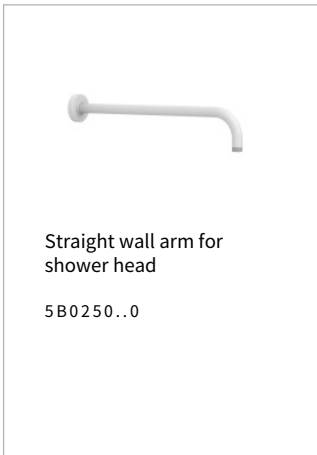

**RAINDREAM**

Square rainfall shower head (for wall or ceiling installation)

DIMENSIONS

Length 300 mm  
Width 300 mm

COLOURS AND FINISHES

VA Brushed Brass

PRICE (VAT INCLUDED)

£552.46

**FEATURES**

- Number of functions: 1
- Showerhead diameter (mm): 300
- Showerhead length (mm): 300
- Showerhead shape: Square
- Showerhead width (mm): 300

TECHNICAL DRAWINGS

EasyClean®

BOUGHT TOGETHER FREQUENTLY

## Raindream

Premium range of extraslim metallic shower-heads for wall or ceiling installation. Its Easyclean system prevents limescale build up.