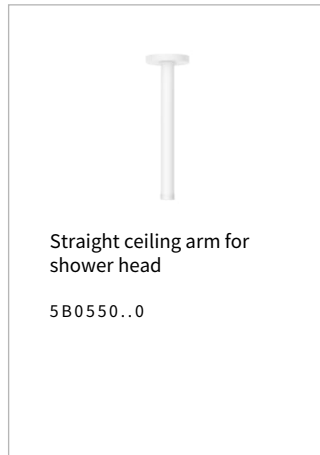

**RAINDREAM**

Square rainfall shower head (for wall or ceiling installation)

DIMENSIONS

Length 300 mm  
Width 300 mm

COLOURS AND FINISHES

VA Brushed Brass

PRICE (VAT INCLUDED)

£552.46

**FEATURES**

- Number of functions: 1
- Showerhead diameter (mm): 300
- Showerhead length (mm): 300
- Showerhead shape: Square
- Showerhead width (mm): 300

TECHNICAL DRAWINGS

EasyClean®

BOUGHT TOGETHER FREQUENTLY

## Raindream

Premium range of extraslim metallic shower-heads for wall or ceiling installation. Its Easyclean system prevents limescale build up.